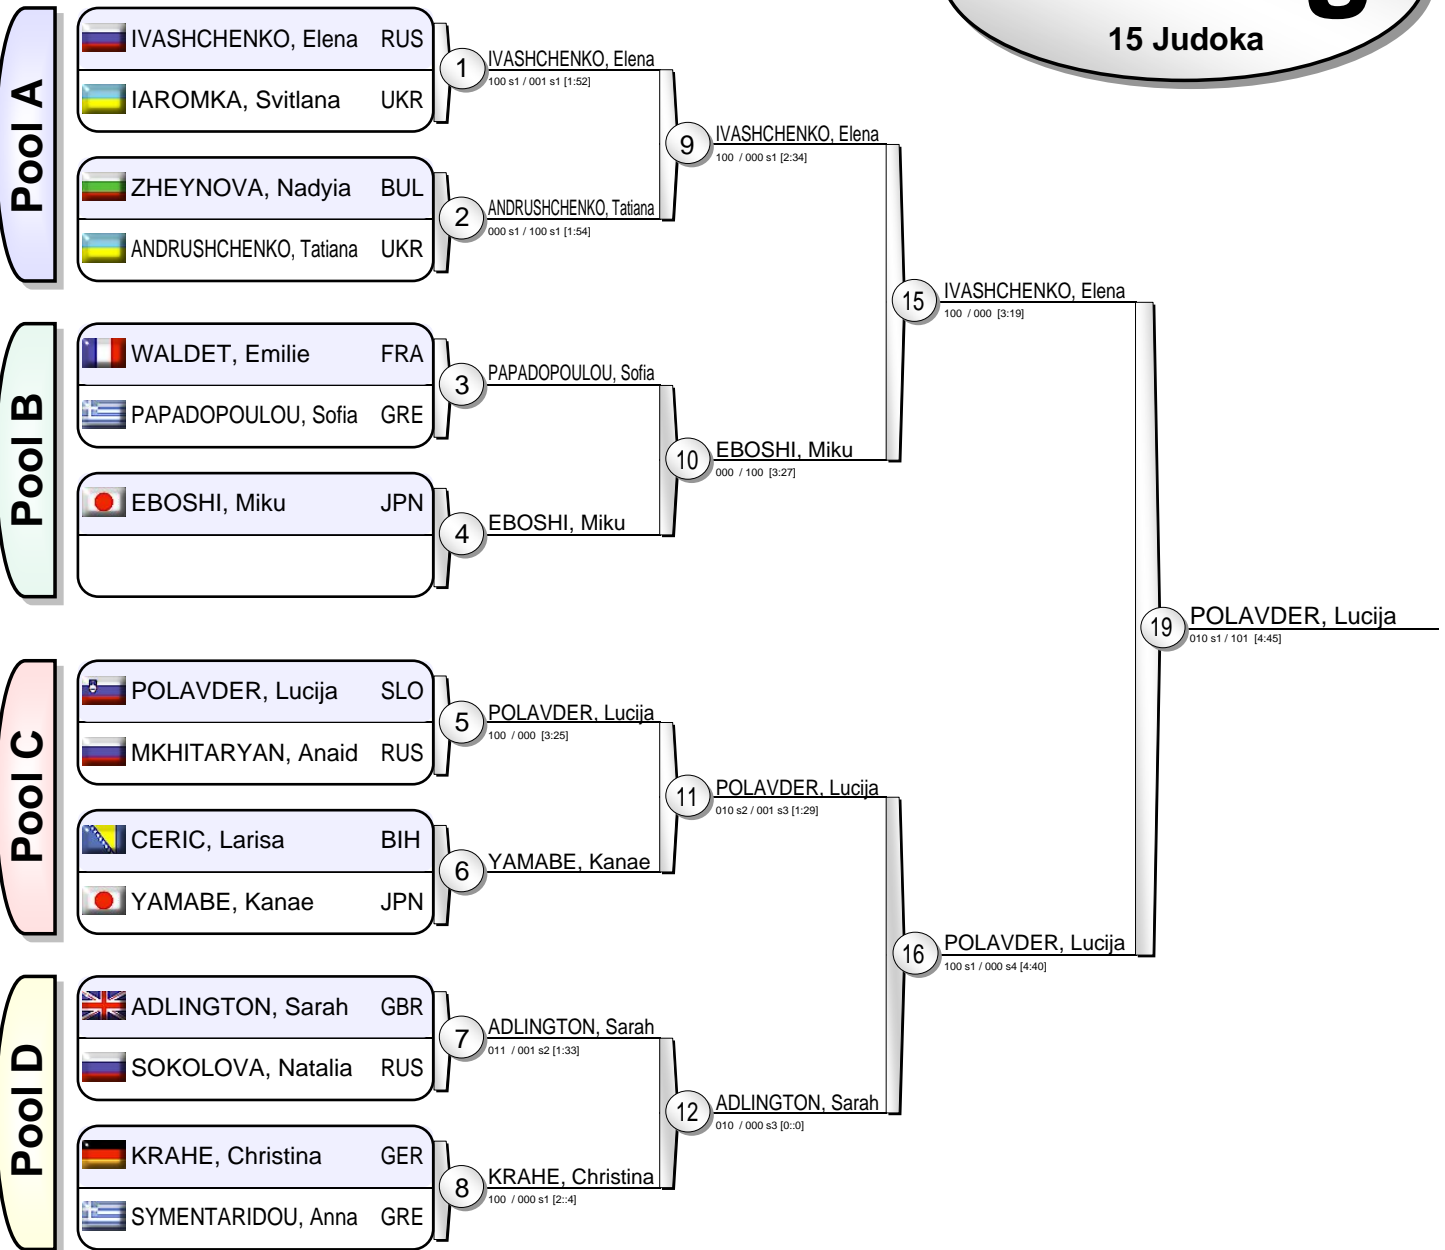

World Cup Sofia 2010

(BUL Sofia, 30-31 Jan 2010)

+78 kg

15 Judoka

Results		
1.	POLAVDER, Lucija	SLO
2.	IVASHCHENKO, Elena	RUS
3.	ADLINGTON, Sarah	GBR
3.	YAMABE, Kanae	JPN
5.	ANDRUSHCHENKO, Tatiana	UKR
5.	EBOSHI, Miku	JPN
7.	PAPADOPOULOU, Sofia	GRE
7.	KRAHE, Christina	GER